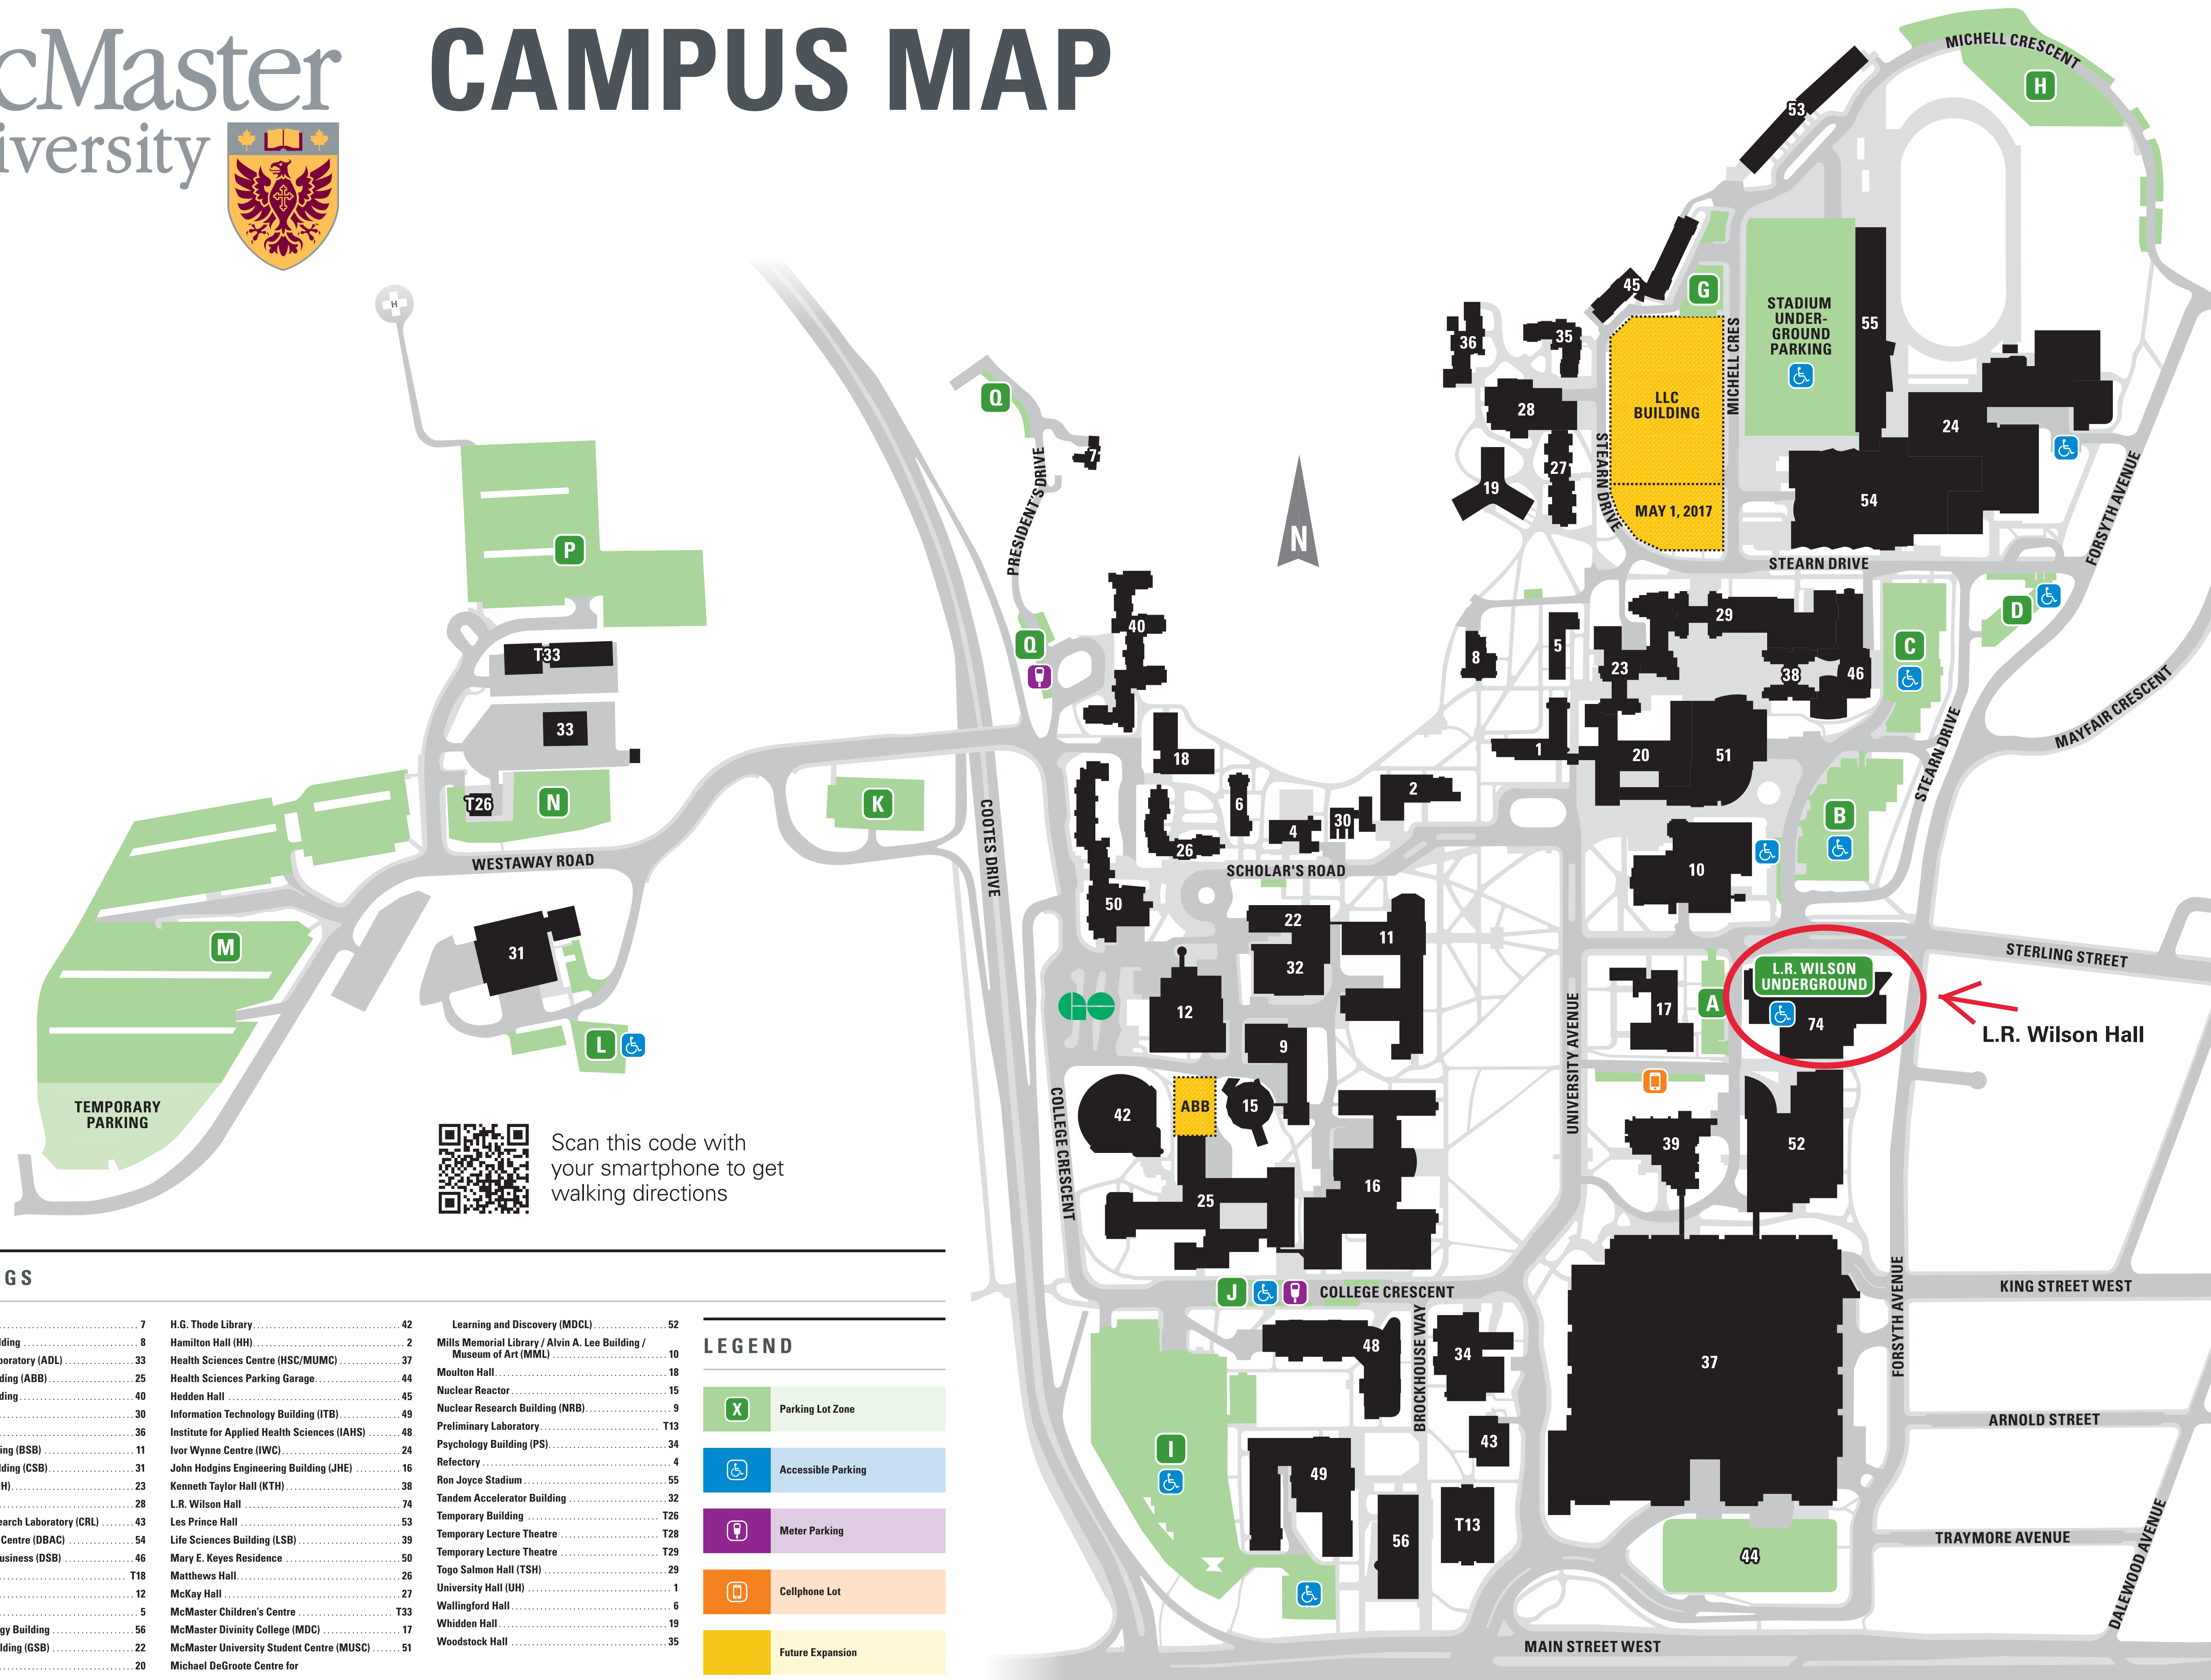

# CAMPUS MAP

Scan this code with your smartphone to get walking directions

## LEGEND

	Parking Lot Zone
	Accessible Parking
	Meter Parking
	Cellphone Lot
	Future Expansion